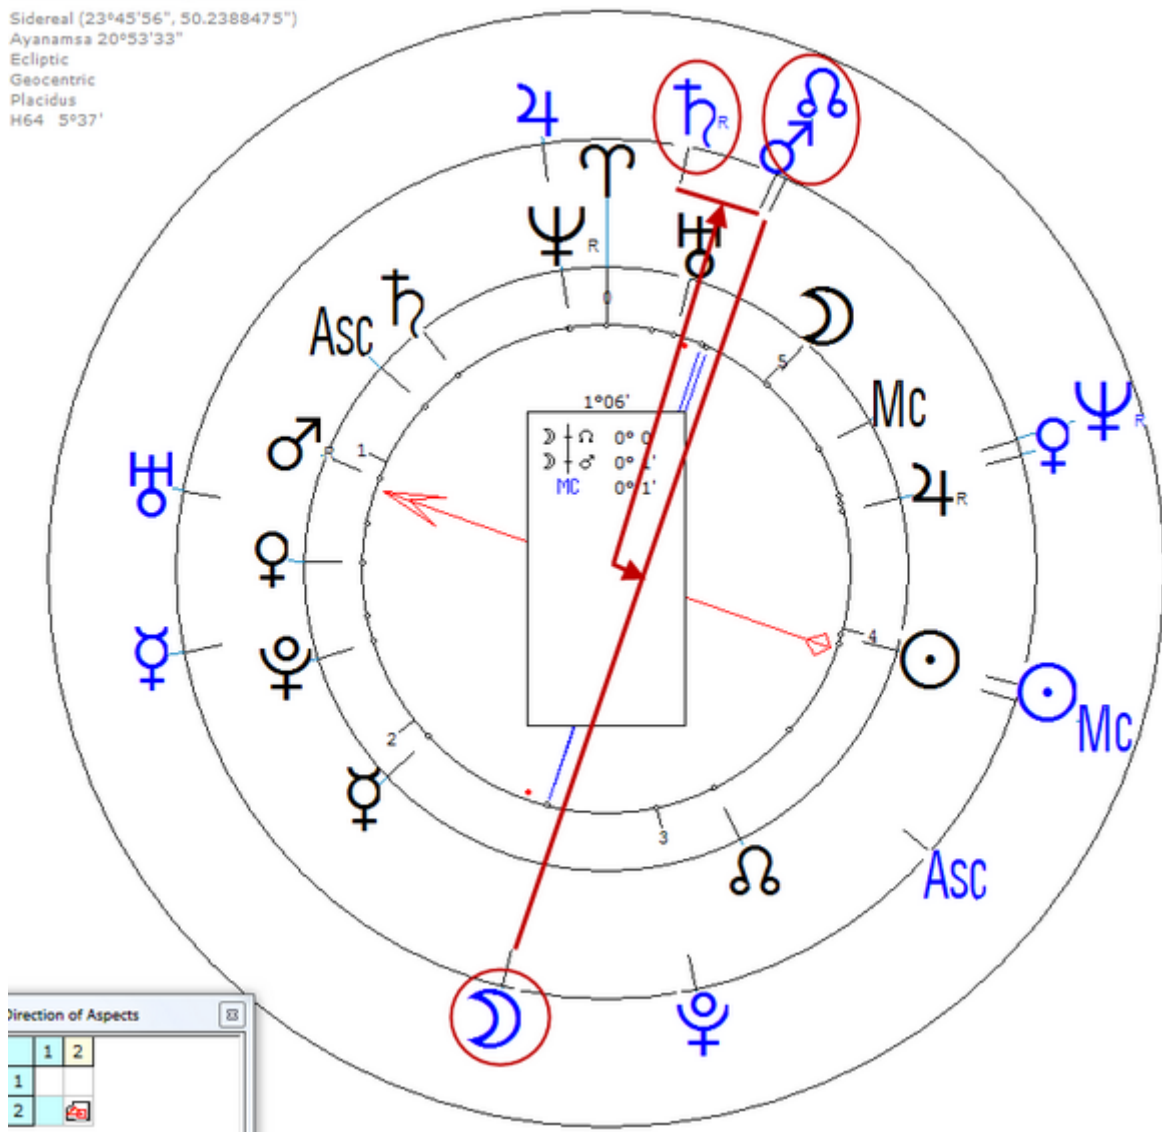

Robert, Leopold

13 May 1794 at 16:00 (= 4:00 PM)La Chaux-De-Fonds, Switzerland,
47n06, 6e50

Swiss painter.

<https://www.astro.com/astro-databank/Robert,_Leopold>

Death by Suicide 20 March 1835 in Venice.

Solar Return (Harmonic 64)

Solar ♀/♄ = Solar ☽/♁

Robert, Leopold
13 May 1794 Tue 16:00 (GMT+0:27:20) 47n06 6e50
La Chaux-De-Fonds, Switzerland
Sidereal (23°45'56", 50.2388475")
Ayanamsa 20°53'33"
Ecliptic
Geocentric
Placidus
H64 5°37'